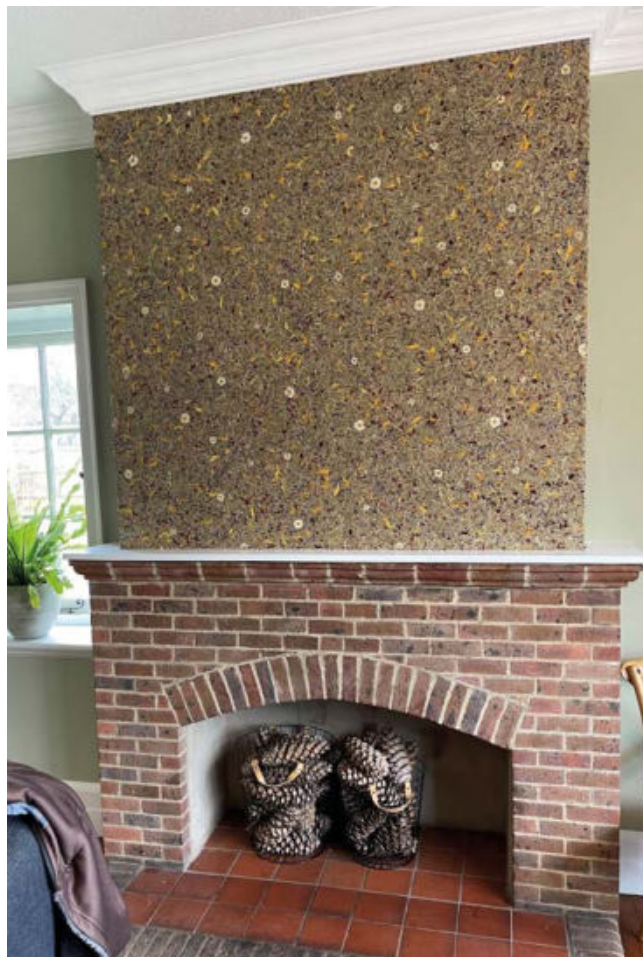

Ladenbau  
Shop Fitting

Möbeldesign  
Furniture Design

Boden  
Flooring

Kontaktiere uns  
Contact us

KAFFEELEDER / CARMEL Business Showroom Israel (c) CARMEL Business

HOPFN medium on gold (c) Ingo Lerch

BERGWIESN / Stone Pine Cafe by RHS Wisley