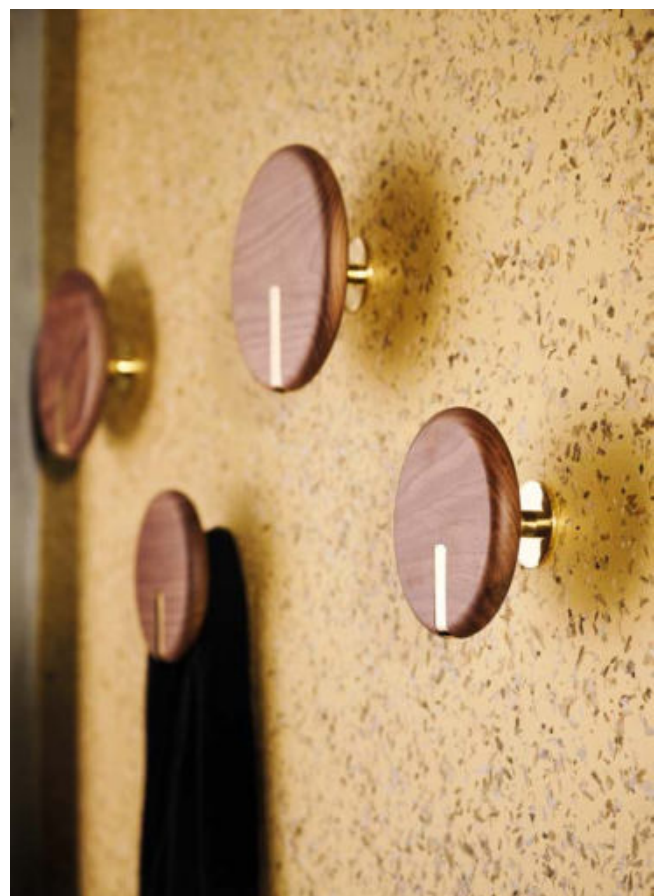

WILDSPITZE (c) Surface Wow Ireland

Organoid spezial - WILDSPITZE light on gold SuperOrganic Oberflex / Menuiserie Liard Mélanie bechire

HOPFN medium on gold / POSThome by Thirtyone Design + Management (c) Valentina Sommariva